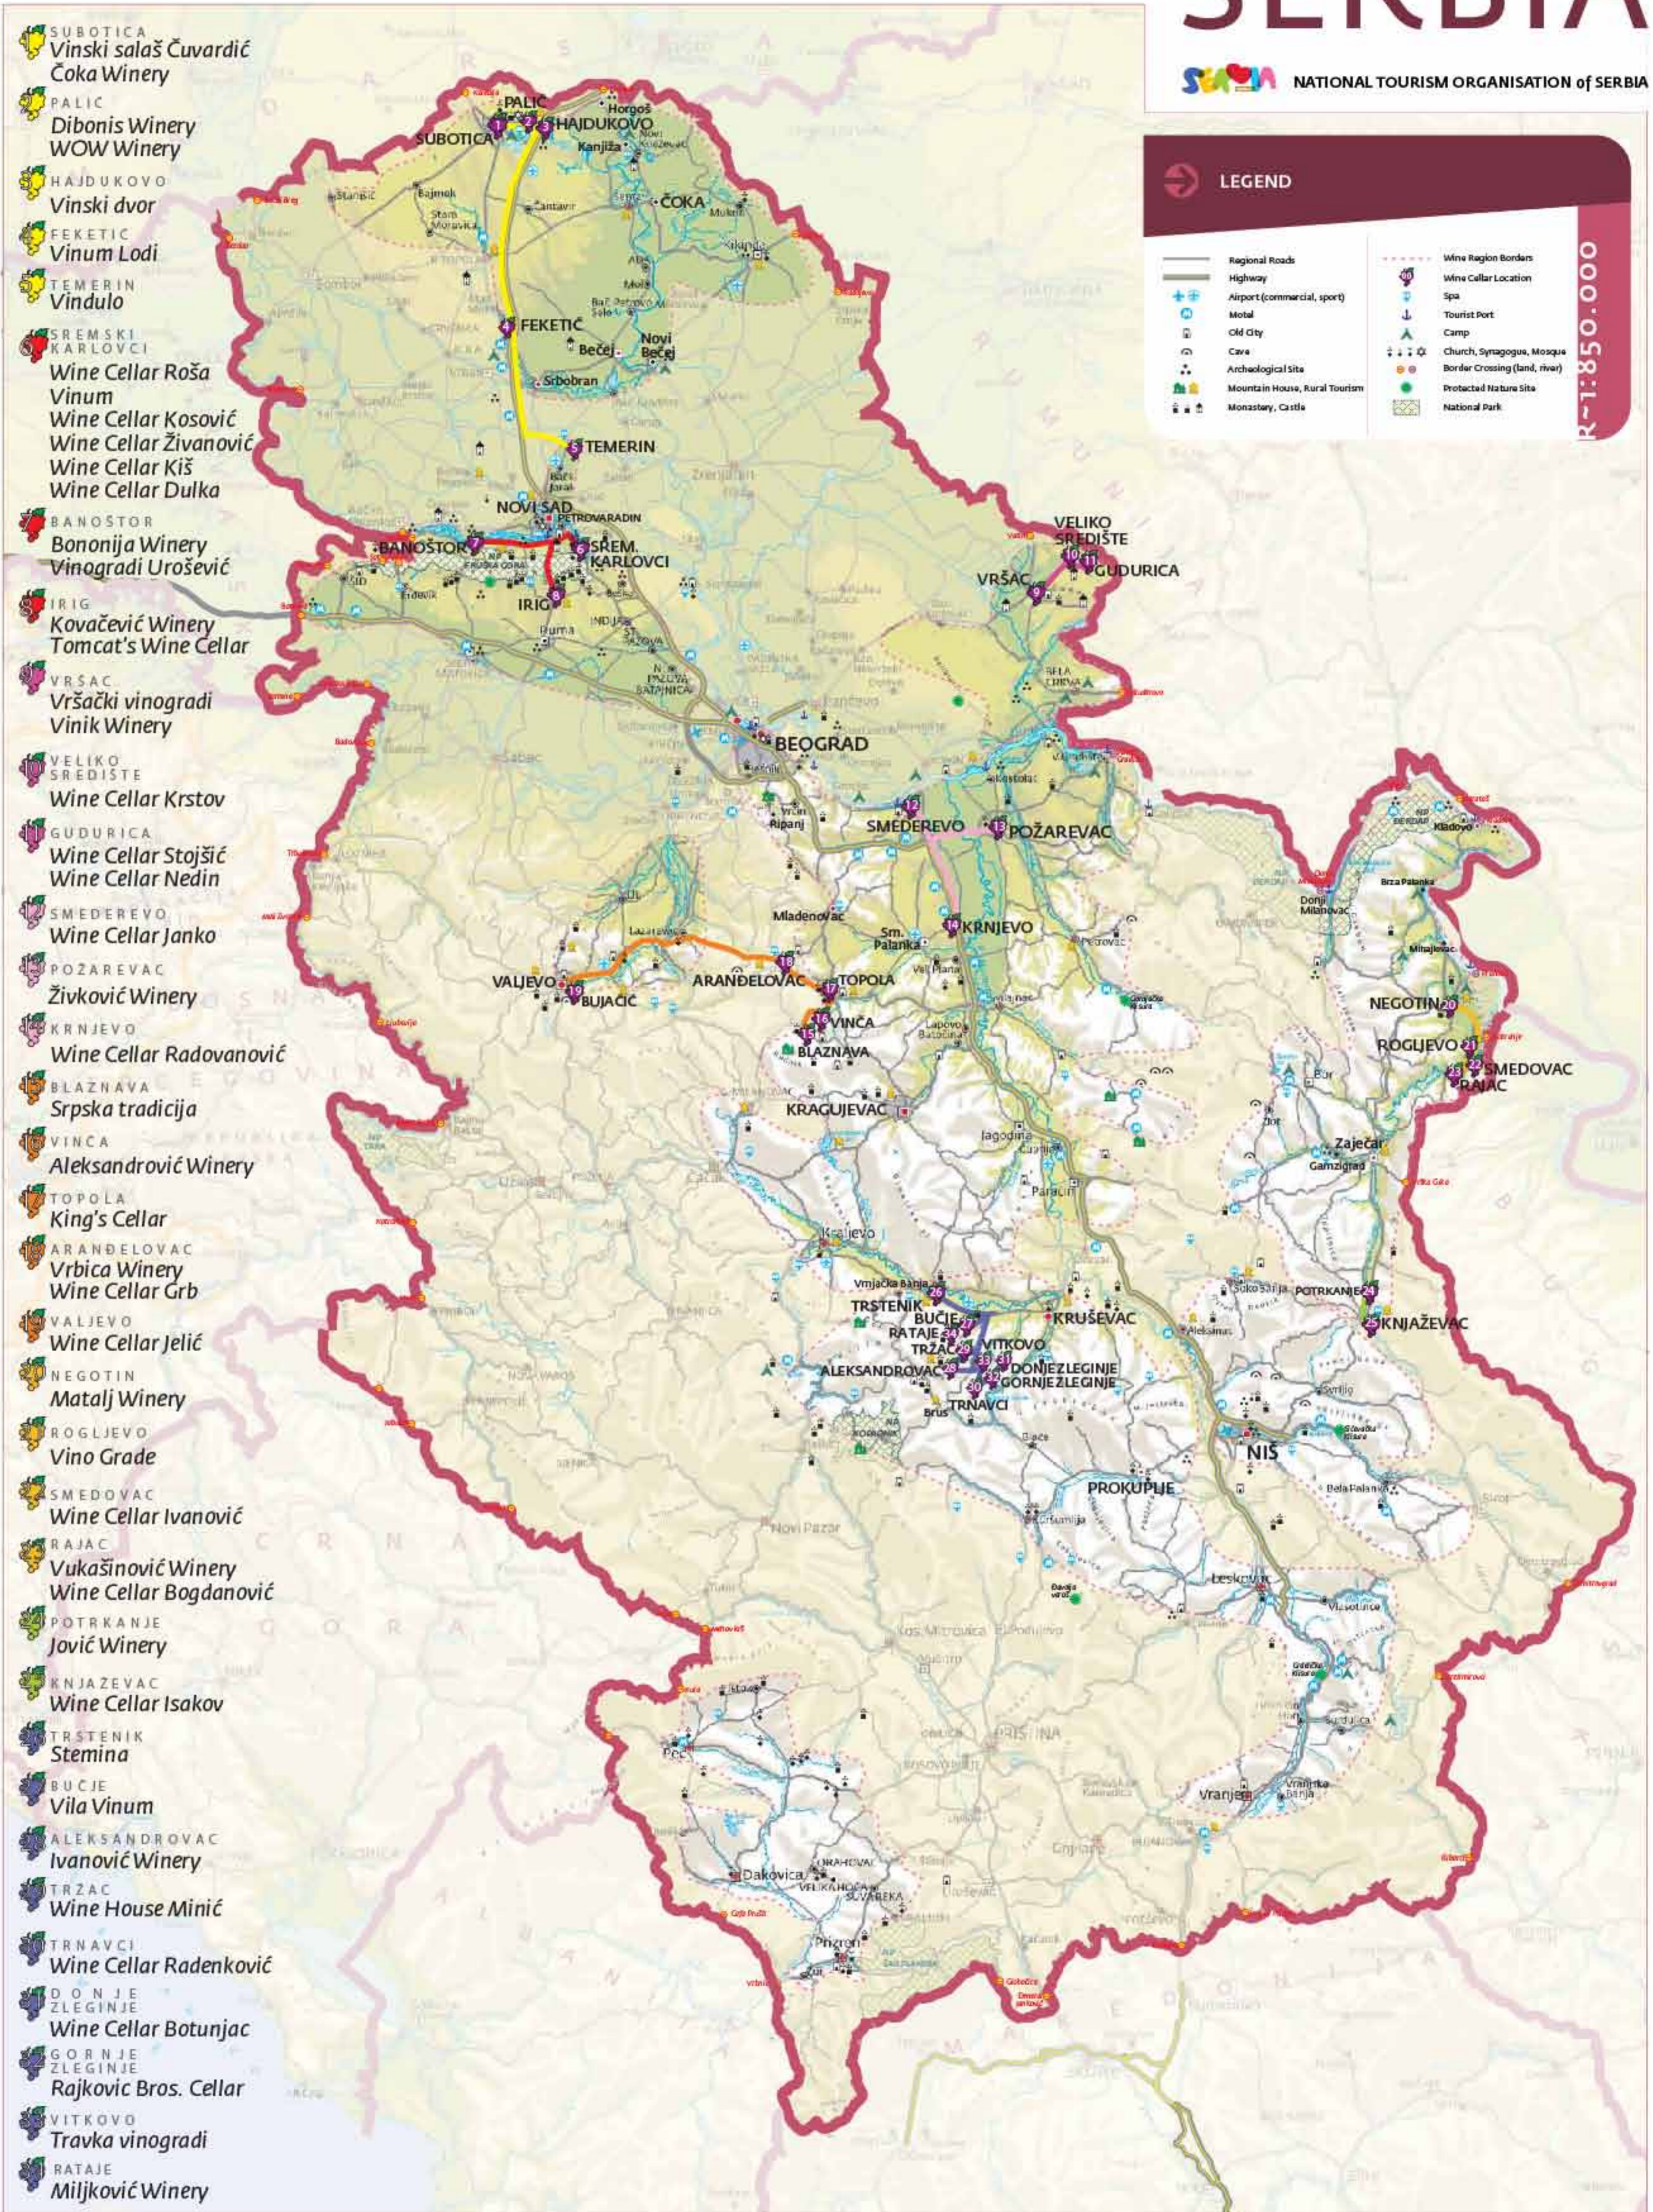

WINE ROUTES

SERBIA

NATIONAL TOURISM ORGANISATION of SERBIA

- SUBOTICA**
Vinski salaš Čuvardić
Čoka Winery
- PALIC**
Dibonis Winery
WOW Winery
- HAJDUKOVO**
Vinski dvor
- FEKETIC**
Vinum Lodi
- TEMERIN**
Vindulo
- SREMSKI KARLOVCI**
Wine Cellar Roša
Vinum
Wine Cellar Kosović
Wine Cellar Živanović
Wine Cellar Kiš
Wine Cellar Dulka
- BANOŠTOR**
Bononija Winery
Vinogradi Urošević
- IRIG**
Kovačević Winery
Tomcat's Wine Cellar
- VRŠAC**
Vršački vinogradi
Vinik Winery
- VELIKO SREDIŠTE**
Wine Cellar Krstov
- GUDURICA**
Wine Cellar Stojišić
Wine Cellar Nedin
- SMEDEREVO**
Wine Cellar Janko
- POZAREVAC**
Živković Winery
- KRNJEVO**
Wine Cellar Radovanović
- BLAZNAVA**
Srpska tradicija
- VINCA**
Aleksandrović Winery
- TOPOLA**
King's Cellar
- ARANDELOVAC**
Vrbica Winery
Wine Cellar Grb
- VALJEVO**
Wine Cellar Jelić
- NEGOTIN**
Matalj Winery
- ROGLJEVO**
Vino Grade
- SMEDOVAC**
Wine Cellar Ivanović
- RAJAC**
Vukašinić Winery
Wine Cellar Bogdanović
- POTRKANJE**
Jović Winery
- KNJAZEVAC**
Wine Cellar Isakov
- TRSTENIK**
Stemina
- BUČJE**
Vila Vinum
- ALEKSANDROVAC**
Ivanović Winery
- TRZAC**
Wine House Minić
- TRNAVCI**
Wine Cellar Radenković
- DONJE ZLEGINJE**
Wine Cellar Botunjac
- GORNJE ZLEGINJE**
Rajkovic Bros. Cellar
- VITKOVO**
Travka vinogradi
- RATAJE**
Miljković Winery

LEGEND

	Regional Roads		Wine Region Borders
	Highway		Wine Cellar Location
	Airport (commercial, sport)		Spa
	Motel		Tourist Port
	Old City		Camp
	Cave		Church, Synagogue, Mosque
	Archeological Site		Border Crossing (land, river)
	Mountain House, Rural Tourism		Protected Nature Site
	Monastery, Castle		National Park

R-1:850.000

SUBOTICA - HORGOSH SREM BANAT POCERJE ŠUMADIJA - V. MORAVA TIMOK NIŠAVA - J. MORAVA ZAPADNA MORAVA ORAHOVAC - V. HOČA